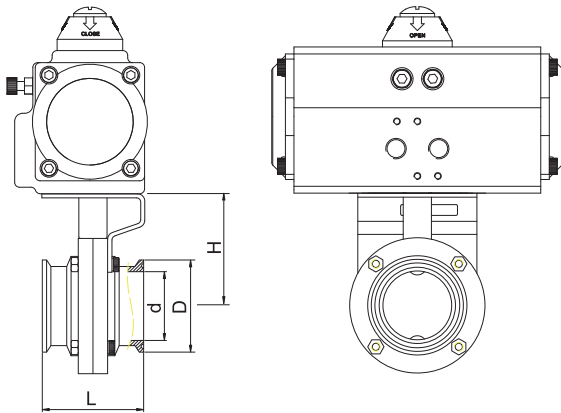

主要零件材质表 Main Parts Materials

序号 No.	零件名称 Component	材质 Material
1	位置指示器 Location Indicator	塑料 Plastic
2	气动执行器 Pneumatic Actuator	AT Series
3	连接套 Connecting Set	不锈钢304 Stainless Steel 304
4	阀杆 Stem	不锈钢304、304L、316、316L Stainless Steel 304、304L、316、316L
5	螺栓 Screw	不锈钢304、316L Stainless Steel 304、316L
6	螺母 Nut	不锈钢304、316L Stainless Steel 304、316L
7	填料 Packing	PTFE
8	连接支架 Connecting Yoke	不锈钢304、304L、316、316L Stainless Steel 304、304L、316、316L
9	蝶板 Disc	不锈钢304、304L、316、316L Stainless Steel 304、304L、316、316L
10	阀座 Seat	三元乙丙橡胶、硅胶、定制高温 EPDM、SIL、High temperature glue
11	左阀体 Left Body	不锈钢CF8、CF8M、CF3、CF3M Stainless Steel CF8、CF8M、CF3、CF3M
12	右阀体 Right Body	不锈钢CF8、CF8M、CF3、CF3M Stainless Steel CF8、CF8M、CF3、CF3M